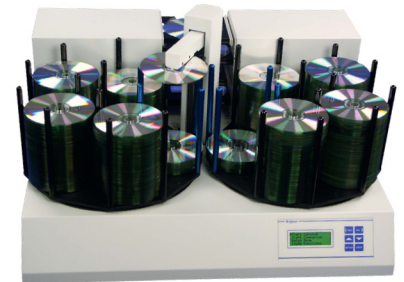

Automated Disc Duplicators

Now Shipping... Our New Series 5 Controller!

Product Code	Drives/ Capacity	Software /Networkable	Memory / HDD	Weight / Dimensions	Power / Environment
TCA-9200	2 / 220	Stand Alone, Keypad Operation / Network Optional	80 GB HDD / 256MB Memory	39lbs (13.5kg) approx. / 14.5"L x 18"W x 13.5"H (cm: 37.25D x 34.5H x 46W) approx.	110v / 220v Auto Switch / Power Consumption - 100W / Environment Temperature: 40-95°F (5-35°C) Humidity 20%-80% non-condensing
TCA-9200BD	2 / 220 Blu-ray				

TCA-9450	4 / 550	Stand Alone, Keypad Operation / Network Optional	80 GB HDD / 256MB Memory	73lbs (33.1kg) approx. / 30"D x 26"W x 20"H (cm: 76.2D x 66H x 50.8W) approx.	110v / 220v Auto Switch / Power Consumption - 100W / Environment Temperature: 40-95°F (5-35°C) Humidity 20%-80% non-condensing	
TCA-9450BD	4 / 550 Blu-ray					1GB Upgrade Option

TCA-9800	8 / 220	Stand Alone, Keypad Operation / Network Optional	80 GB HDD / 1GB Memory	80lbs (36.3kg) approx. / 30"D x 26"W x 20"H (cm: 76.2D x 66H x 50.8W) approx.	110v / 220v Auto Switch / Power Consumption - 100W / Environment Temperature: 40-95°F (5-35°C) Humidity 20%-80% non-condensing
TCA-9800BD	8 / 220 Blu-ray				

TCA-9850	8 / 550	Stand Alone, Keypad Operation / Network Optional	80 GB HDD / 1GB Memory	84lbs (38.1kg) approx. / 30"D x 26"W x 20"H (cm: 76.2D x 66H x 50.8W) approx.	110v / 220v Auto Switch / Power Consumption - 100W / Environment Temperature: 40-95°F (5-35°C) Humidity 20%-80% non-condensing
TCA-9850BD	8 / 550 Blu-ray