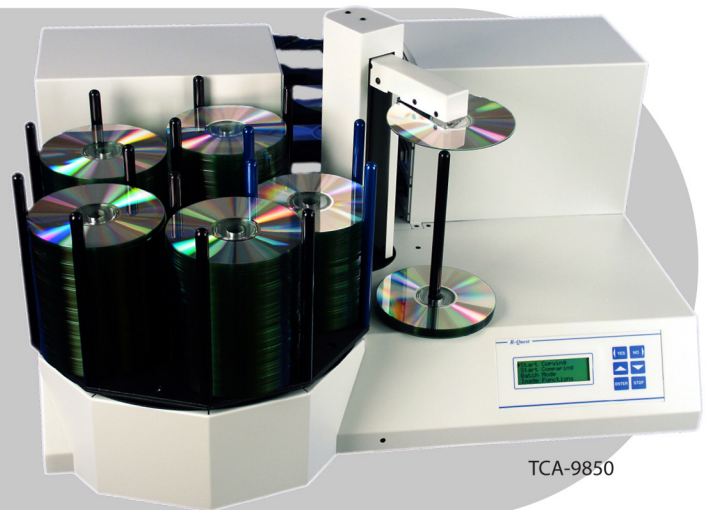

## Automated Disc Duplicators

The TCA-9000 series desktop duplicators provide high throughput, high capacity duplication in an amazingly small footprint. Fast recorders, large capacities and smooth robotics make this series perfect for the office environment and service bureau alike! The optional gigabit network upgrade combined with TrueNet 2 software makes this one of the most flexible automated duplicators available today!

The TCA-9200 is the perfect entry level system without compromising performance. It features 2 high speed recorders and 220 disc capacity, all in a small package. However, if you are looking for maximum throughput, check out the TCA-9850 (8 recorders and 550 disc capacity) or the amazing TCD-1800 which not only includes 8 high speed recorders, but also an amazing 1000 disc capacity in a very compact space!

COMPACT  
disc  
DATA STORAGE

DVD

Blu-ray Disc

TCA-9850

- Simple Operation via LCD and Touchpad !
- 18x DVD / 48x CD
- Blu-ray Recorders Available
- Large 220, 550 or 1000 Disc Capacity
- Small Footprint - Fits on Most Desktops
- Store Images on Internal Hard Disk
- Fast Audio Analysis and Master Read
- Auto Format Recognition
- Gigabit Networking Optional