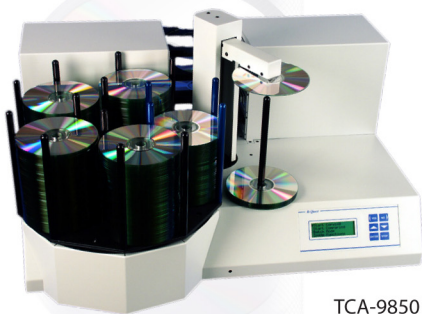

TCA-9450	4 / 550	Stand Alone, Keypad Operation / Network Optional	80 GB HDD / 256MB Memory	73lbs (33.1kg) approx. / 30"D x 26"W x 20"H (cm: 76.2D x 66H x 50.8W) approx.	110v / 220v Auto Switch / Power Consumption - 100W / Environment Temperature: 40-95°F (5-35°C) Humidity 20%-80% non-condensing	
TCA-9450BD	4 / 550 Blu-ray					1GB Upgrade Option

TCA-9800	8 / 220	Stand Alone, Keypad Operation / Network Optional	80 GB HDD / 1GB Memory	80lbs (36.3kg) approx. / 30"D x 26"W x 20"H (cm: 76.2D x 66H x 50.8W) approx.	110v / 220v Auto Switch / Power Consumption - 100W / Environment Temperature: 40-95°F (5-35°C) Humidity 20%-80% non-condensing
TCA-9800BD	8 / 220 Blu-ray				

TCA-9850	8 / 550	Stand Alone, Keypad Operation / Network Optional	80 GB HDD / 1GB Memory	84lbs (38.1kg) approx. / 30"D x 26"W x 20"H (cm: 76.2D x 66H x 50.8W) approx.	110v / 220v Auto Switch / Power Consumption - 100W / Environment Temperature: 40-95°F (5-35°C) Humidity 20%-80% non-condensing
TCA-9850BD	8 / 550 Blu-ray				

TCA-1800	8 / 1000	Stand Alone, Keypad Operation / Network Optional	80 GB HDD / 1GB Memory	90lbs (40.8kg) approx. / 30"D x 26"W x 20"H (cm: 76.2D x 66H x 50.8W) approx.	110v / 220v Auto Switch / Power Consumption - 100W / Environment Temperature: 40-95°F (5-35°C) Humidity 20%-80% non-condensing
TCA-1800BD	8 / 1000 Blu-ray				

TCA-9850