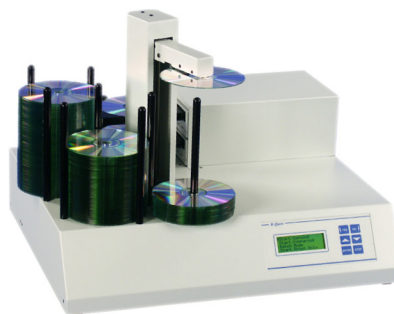

Automated Disc Duplicators

Now Shipping... Our New Series 5 Controller!

Product Code	Drives/ Capacity	Software /Networkable	Memory / HDD	Weight / Dimensions	Power / Environment
TCA-9200	2 / 220	Stand Alone, Keypad Operation / Network Optional	80 GB HDD / 256MB Memory	39lbs (13.5kg) approx. / 14.5"L x 18"W x 13.5"H (cm: 37.25D x 34.5H x 46W) approx.	110v / 220v Auto Switch / Power Consumption - 100W / Environment Temperature: 40-95°F (5-35°C) Humidity 20%-80% non-condensing
TCA-9200BD	2 / 220 Blu-ray				

TCA-9450	4 / 550	Stand Alone, Keypad Operation / Network Optional	80 GB HDD / 256MB Memory	73lbs (33.1kg) approx. / 30"D x 26"W x 20"H (cm: 76.2D x 66H x 50.8W) approx.	110v / 220v Auto Switch / Power Consumption - 100W / Environment Temperature: 40-95°F (5-35°C) Humidity 20%-80% non-condensing	
TCA-9450BD	4 / 550 Blu-ray					1GB Upgrade Option

TCA-9800	8 / 220	Stand Alone, Keypad Operation / Network Optional	80 GB HDD / 1GB Memory	80lbs (36.3kg) approx. / 30"D x 26"W x 20"H (cm: 76.2D x 66H x 50.8W) approx.	110v / 220v Auto Switch / Power Consumption - 100W / Environment Temperature: 40-95°F (5-35°C) Humidity 20%-80% non-condensing
TCA-9800BD	8 / 220 Blu-ray				

TCA-9850	8 / 550	Stand Alone, Keypad Operation / Network Optional	80 GB HDD / 1GB Memory	84lbs (38.1kg) approx. / 30"D x 26"W x 20"H (cm: 76.2D x 66H x 50.8W) approx.	110v / 220v Auto Switch / Power Consumption - 100W / Environment Temperature: 40-95°F (5-35°C) Humidity 20%-80% non-condensing
TCA-9850BD	8 / 550 Blu-ray